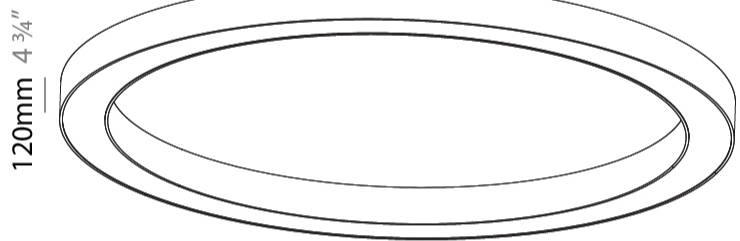

1. To build a product code in our configurator select the specify button on the base model # product page
2. To build a manual product code on this datasheet choose from the options listed below in blue font and add the suffix to the base model #

GENERAL

Series: Glorious
Subseries: Glorious
Brand: Prolicht
Division: Architectural
Mounting Type: Surface
Mounting Location: Ceiling
Subcategory: Ambient

PHYSICAL

Shape: Round
Diameter (mm): 2100
Diameter (in): 82 11/16
Height (mm): 120
Height (in): 4 3/4
Light Distribution: Direct
Weight (kg): 25.133
Weight (lbs): 55.29
Diffuser: PMMA - Opal

Fixture Finish: SSR / BKV / CWI / CRY / HAB / UFT / ITA / RUA / FTG / MYG / LOD / PUS / FRO / FUP / KIA / POP / BLS / SPG / MEY / GOH / GUM / CHC / COM / ABZ / JAG / OBR / MOS / ROR

Fixture Material: Aluminum

ELECTRICAL

Lamp Type: LED (Zhaga Standard)
Input Wattage (W): 101
Total Output Wattage (W): 84 / 67.2 (3500K)
Dimming: Non-Dimming / Phase Dimming (120Vac only) / 0-10V Dimming
Driver Included: Yes
Driver Location: Integrated
Driver Type: Constant Current - 120 / 277Vac
Driver Class: Class 2
Input Voltage (V): 120 - 277
Constant Current (mA): 350 / 700 (3500K)

LED

Color Temperature (°K): 3000 / 3500 / 4000
Max. Delivered Lumen (lm): 9690 / 10035 / 10240
CRI: >80 CRI
Efficiency (%): 65
Lamp Life (hrs): 50000

OPTICAL

RATINGS AND CERTIFICATIONS

Certified By: Certified for North American Standards
IP rating: IP20

Ø 1800mm 70 7/8"

Ø 2100mm 81 1/16"