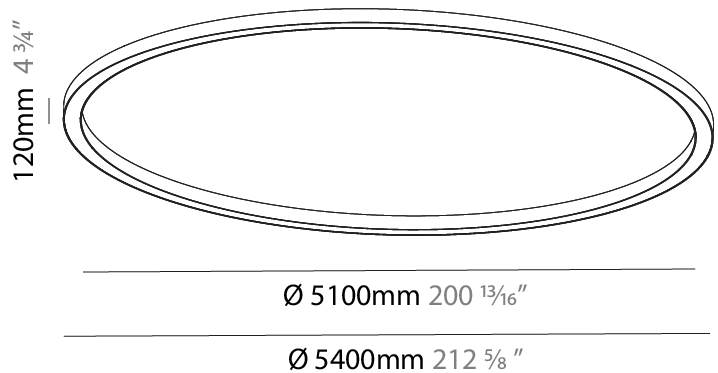

A32920-

base number	LED	Color	Finishes
	Dimming	Temperature	(Diamond)

1. To build a product code in our configurator select the specify button on the base model # product page
2. To build a manual product code on this datasheet choose from the options listed below in blue font and add the suffix to the base model #

GENERAL

Series: Glorious
Subseries: Glorious
Brand: Prolicht
Division: Architectural
Mounting Type: Surface
Mounting Location: Ceiling

PHYSICAL

Diameter (mm): 5400
Diameter (in): 212 ⁵/₈
Height (mm): 120
Height (in): 4 ³/₄
Light Distribution: Direct
Weight (kg): 68
Weight (lbs): 149.6
Diffuser: PMMA - Opal
Fixture Finish: SSR / BKV / CWI / CRY / HAB / UFT / ITA / RUA / FTG / MYG / LOD / PUS / FRO / FUP / KIA / POP / BLS / SPG / MEY / GOH / GUM / CHC / COM / ABZ / JAG / OBR / MOS / ROR
Fixture Material: Aluminum

ELECTRICAL

Lamp Type: LED (Zhaga Standard)
Input Wattage (W): 280
Total Output Wattage (W): 224 / 179.2 (3500K)
Dimming: Non-Dimming / Phase Dimming (120Vac only) / 0-10V Dimming
Driver Included: Yes
Driver Location: Integrated
Driver Type: Constant Current - 120 / 277Vac
Driver Class: Class 2
Input Voltage (V): 120 - 277
Constant Current (MA): 350 / 800 (3500K)

LED

Color Temperature (°K): 3000 / 3500 / 4000
Max. Delivered Lumen (lm): 25840 / 26754 / 27300
CRI: >80 CRI
Efficiency (%): 65
Lamp Life (hrs): 50000

OPTICAL

RATINGS AND CERTIFICATIONS

Certified By: Certified for North American Standards
IP rating: IP20